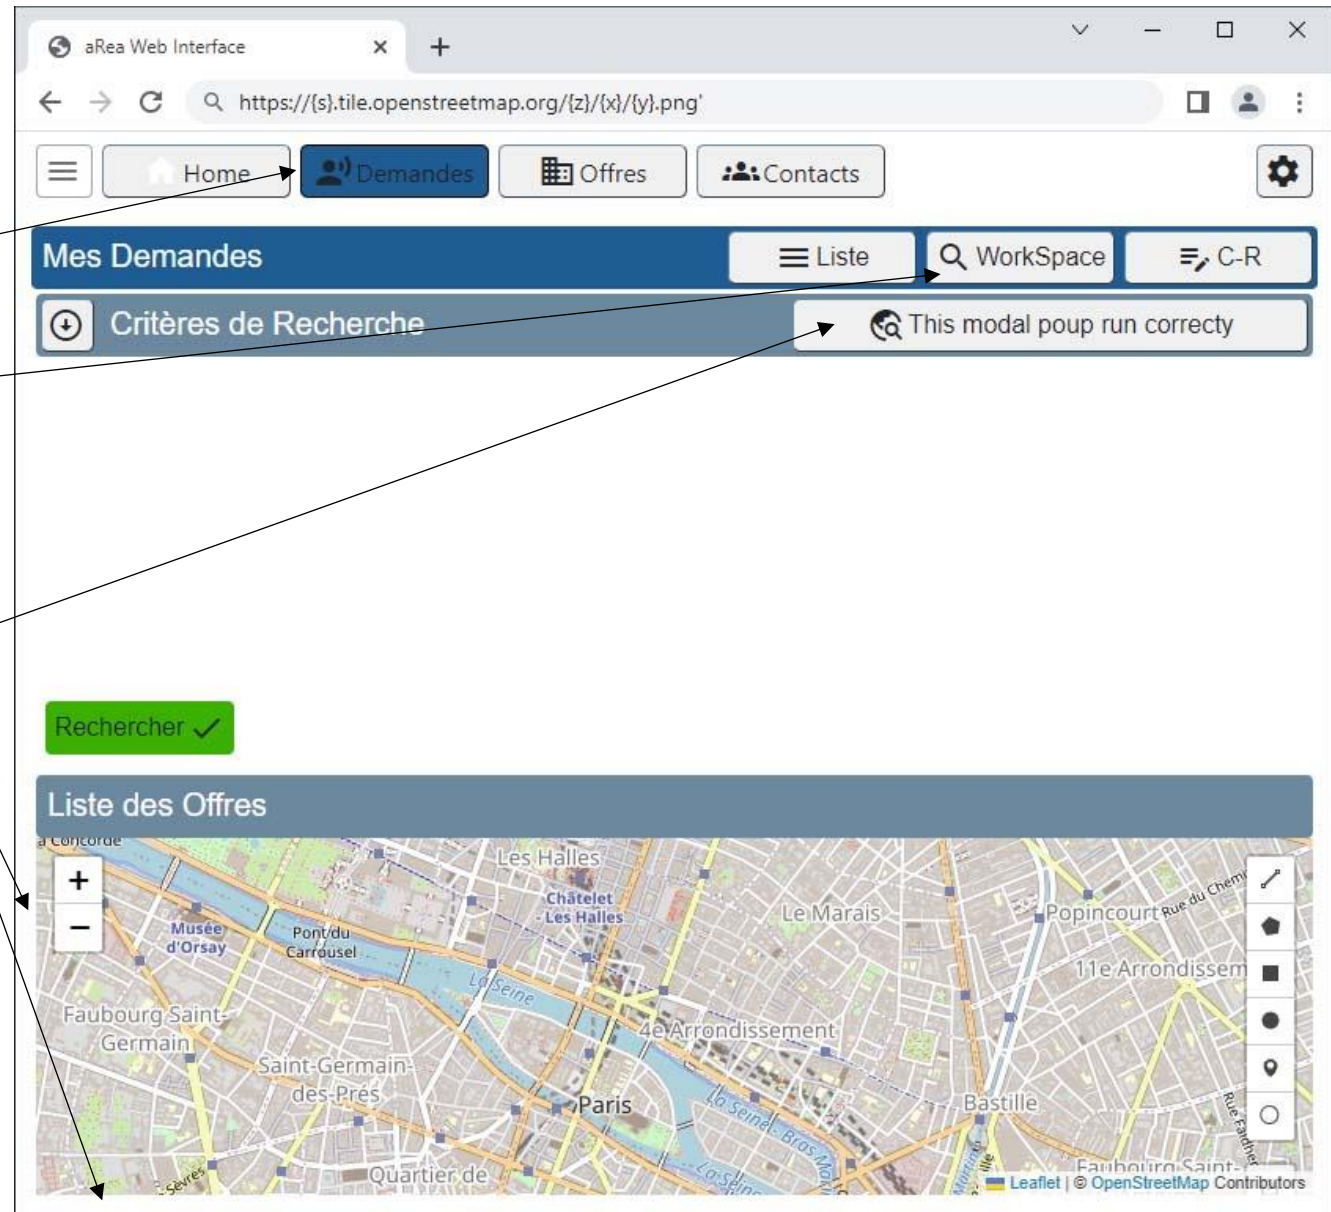

Sorry is a french api

1 Choose this button

2 Choose this button

3 if mouse is here you can move the map

Or

4 if you use this